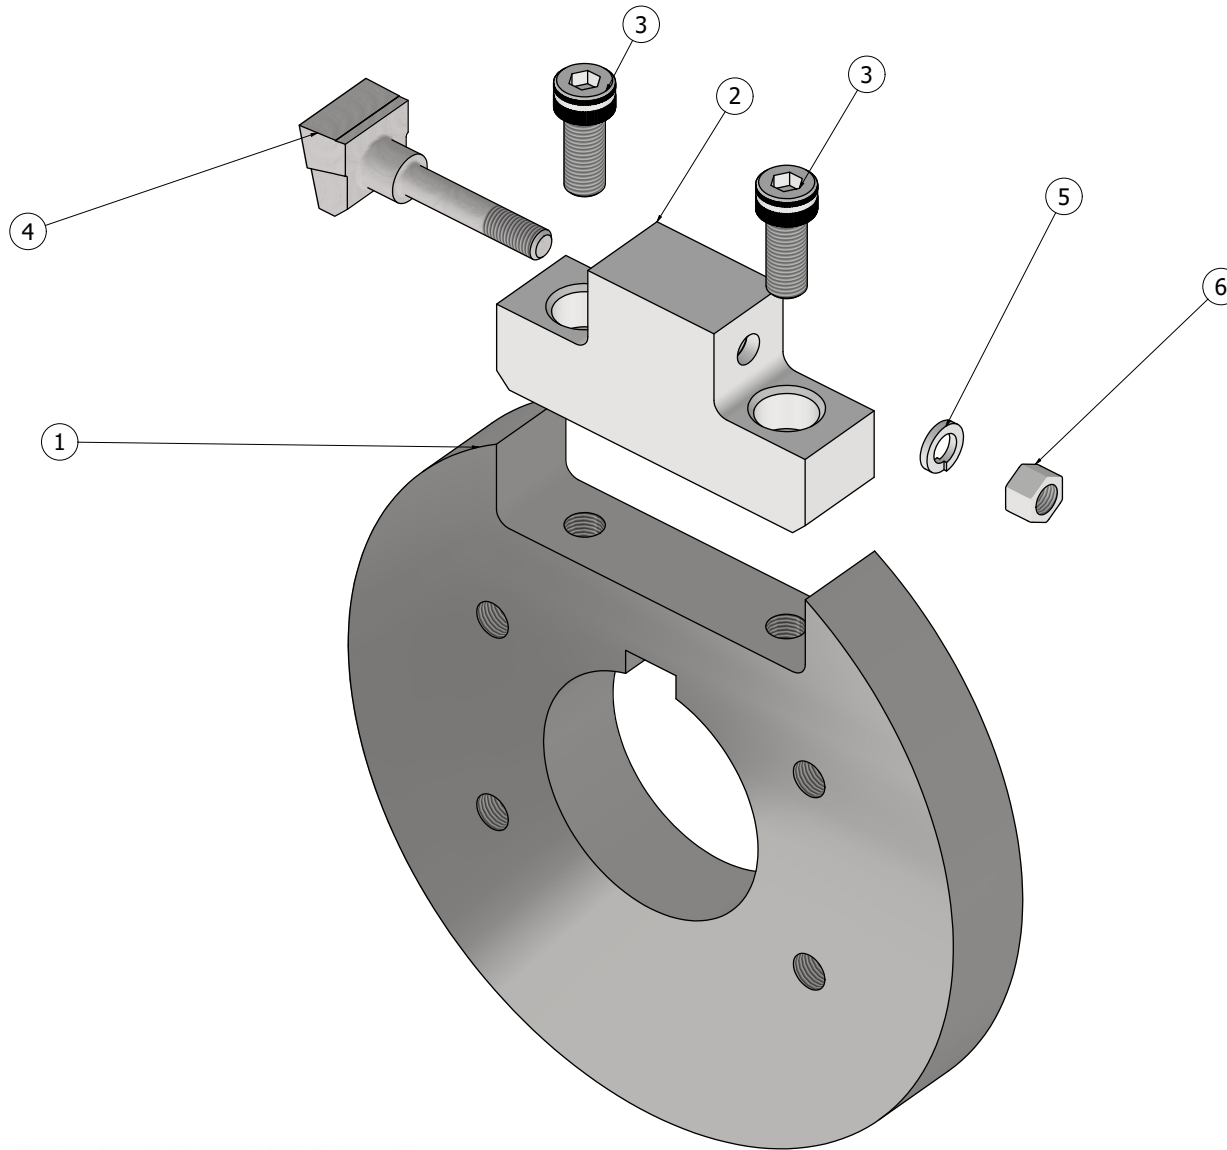

CS-KC SMALL RING ASSEMBLY

CS-KC Small Ring Parts List				
Item	Part Number	Thumbnail	QTY	Description
1	304-04496		1	Small CS-KC Insert Lug Ring
2	320-04498		1	Small CS-KC Insert Lug
3	151-12533		2	1.25x3 Socket Head Cap Screw
4	301-03590		1	KC Tooth
5	153-10002		1	1" Lock Washer
6	152-10001-02		1	1" 2H Hex Nut Heavy