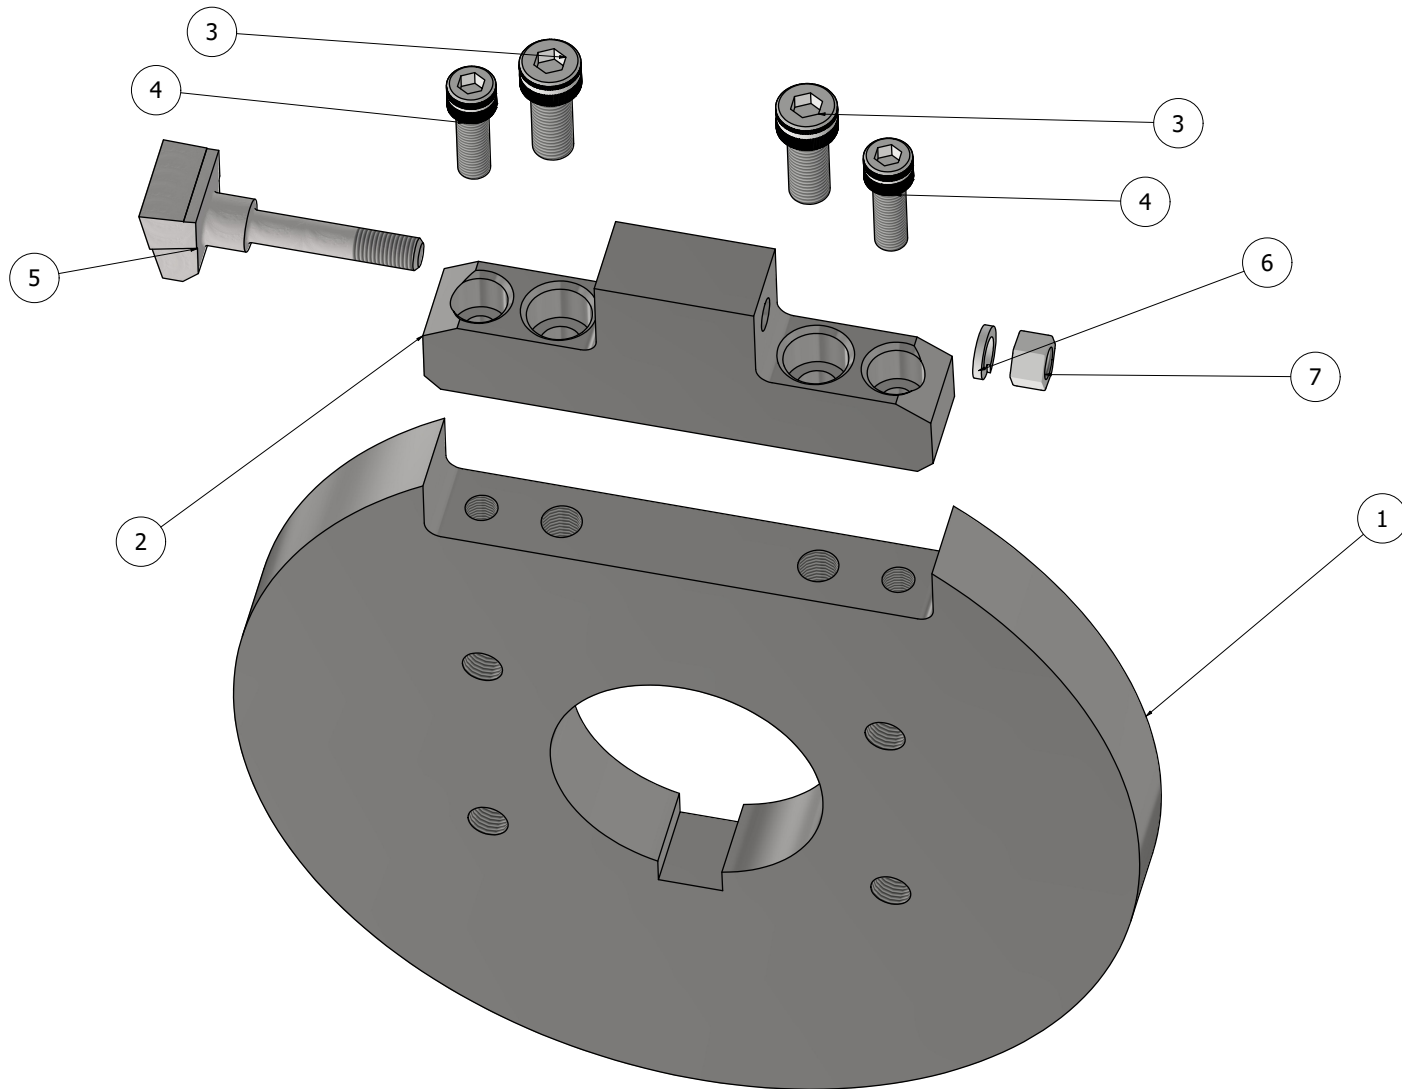

CS-KC LARGE RING ASSEMBLY

CS-KC Large Ring Parts List				
Item	Part Number	Thumbnail	QTY	Description
1	304-04495		1	Large CS-KC Insert Lug Ring
2	320-04497		1	Large CS-KC Insert Lug
3	151-12533		2	1.25x3 Socket Head Cap Screw
4	151-10033		2	Socet Head Cap Screw - Large Lug Inserts
5	301-03590		1	KC Tooth
6	153-10002		1	1" Lock Washer
7	152-10001-02		1	1" 2H Hex Nut Heavy